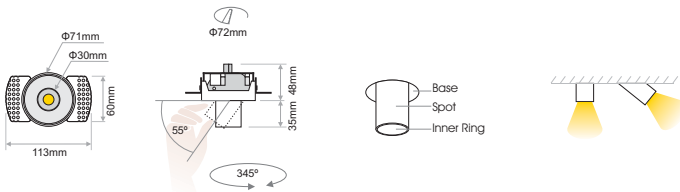

- Reform 30 is a complete series of miniaturized downlights available recessed, trimless or surface.
- It is available in round form.
- Power consumption: 3 watt and 6 watt.
- Beam angle varies from 12 to 50 degrees.
- Accessories available: honeycomb.
- Luminaire material: aluminium construction/ PC parts.
- It is offered in white and/or black colour as standard but RAL colours also are available on request.
- 3 SDCM
- L90/B10 50000h
- Low UGR ensuring visual comfort (UGR < 14 /black inner ring).

Model	LED Power	CCT*	CRI80, CRI90 LED Source	Beam Angle	Type	Luminaire Colour	Dimming Option	Accessories		
			80 (80) 90 (90)							
<b>REFORM 30 Trimless</b> <i>(REFORM 30 TR)</i>	<b>3W</b> (3)	2700K (27C)	310lm 250lm	12° (12)	Adjustable (AD)	(XXX) Base White (W) Black (B) Spot White (W) Black (B) Inner Ring White (W) Black (B)	Without Driver (00)	(XX) Standard (0) Honeycomb (1) Softening lens (2) Extras No Extras (0) Emergency (1)		
		3000K (30C)	310lm 265lm				Non Dimmable (ND)			
		4000K (40C)	330lm 290lm				Analogue (1-10V) (A1)			
	<b>5.8W</b> (6)	2700K (27C)	615lm 500lm	28° (28)			36° (36)		50° (50)	DMX (DX)
		3000K (30C)	615lm 530lm							DALI (DL)
		4000K (40C)	665lm 575lm							Push Button (PB)
	<b>3W</b> (3)	2700K (27C)	396lm 320lm	28° (28)			36° (36)		50° (50)	Phase Cut (PC)
		3000K (30C)	396lm 342lm							Wireless ** (WL)
		4000K (40C)	428lm 369lm							
	<b>6.3W</b> (6)	2700K (27C)	669lm 540lm	28° (28)			36° (36)		50° (50)	
		3000K (30C)	669lm 577lm							
		4000K (40C)	722lm 623lm							
		5000K (50C)	715lm 615lm							

Inner ring colour:  
BLACK

Inner ring colour:  
WHITE