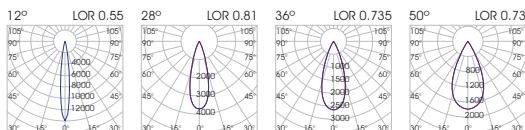

Model	LED Power	CCT*	CRI80, CRI90 LED Source	Beam Angle	Type	Luminaire Colour	Dimming Option	Accessories		
			80 (80) 90 (90)							
REFORM 30 Trimless <i>(REFORM 30 TR)</i>	3W (3)	2700K (27C)	310lm 250lm	12° (12)	Adjustable (AD)	(XXX) Base White (W) Black (B) Spot White (W) Black (B) Inner Ring White (W) Black (B)	Without Driver (00)	(XX) Standard (0) Honeycomb (1) Softening lens (2) Extras No Extras (0) Emergency (1)		
		3000K (30C)	310lm 265lm				Non Dimmable (ND)			
		4000K (40C)	330lm 290lm				Analogue (1-10V) (A1)			
	5.8W (6)	2700K (27C)	615lm 500lm	28° (28)			36° (36)		50° (50)	DMX (DX)
		3000K (30C)	615lm 530lm							DALI (DL)
		4000K (40C)	665lm 575lm							Push Button (PB)
	3W (3)	2700K (27C)	396lm 320lm	28° (28)			36° (36)		50° (50)	Phase Cut (PC)
		3000K (30C)	396lm 342lm							Wireless ** (WL)
		4000K (40C)	428lm 369lm							
	6.3W (6)	2700K (27C)	669lm 540lm	28° (28)			36° (36)		50° (50)	
		3000K (30C)	669lm 577lm							
		4000K (40C)	722lm 623lm							
		5000K (50C)	715lm 615lm							

* Models with CCTs of 3500K & 6500K are available upon request.
** The wireless dimming option includes driver and Bluetooth dimming accessory.

Ordering Code Example: REFORM 30 TR-3-40C-80-36-AD-WWB-00-00

Inner ring colour:
BLACK